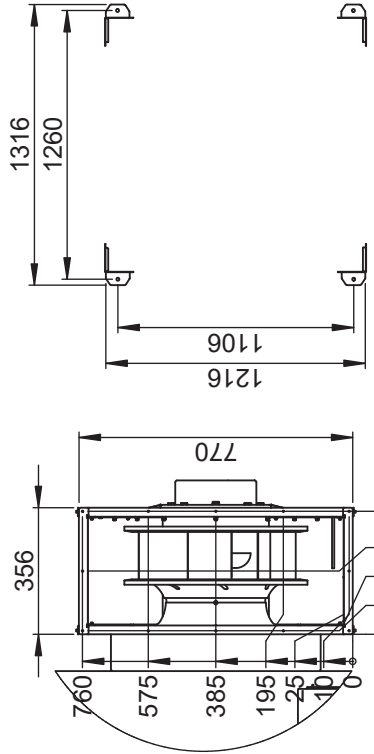

DETAIL C
SCALE 1 : 15

	Designed by Aynur P	Date 2018-05-18	Title/Description Installationsritning RLZ-102R Installations drawing	Drawing no DST10388 Rev 00+
	Drawn by Aynur P	Date 2018-05-18	Material t=	
Seibu Giken DST AB +46 8 445 77 20 www.dst-sg.com	Scale 1:50 A3	ISO 2768-1m	Status Construction	Rev / Part / Material / Qty 00+ / 325.735
	Form A3 1/1	ISO 2768-1m		