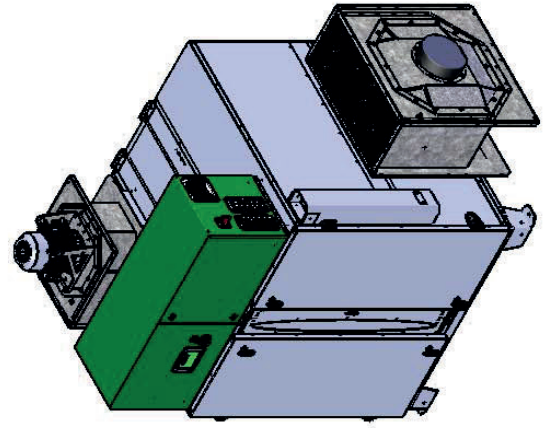

DETAIL C
SCALE 1 : 15

	Designed by Aynur P	Date 2018-05-18	Title/Description Installationsritning RLZ-102R Installations drawing	Drawing no DST10388 Rev 00+
	Drawn by Aynur P	Date 2018-05-18	Material t=	
Seibu Giken DST AB +46 8 445 77 20 www.dst-sg.com	Scale 1:50 A3	ISO 2768-1m	Status Construction	Rev / Part / Material / Qty 00+ / 325.735
	Form A3 1/1	ISO 2768-1m		