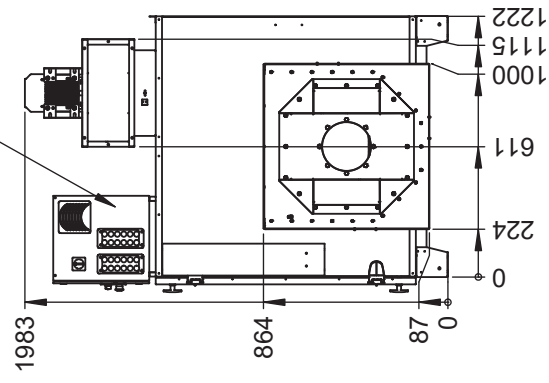

DETAIL C
SCALE 1 : 15

	Designed by Aynur P	Date 2018-05-18	Title/Description Installationsritning RLZ-102R Installations drawing	Drawing no DST10388 Rev 00+
	Drawn by Aynur P	Date 2018-05-18	Material t=	
Seibu Giken DST AB +46 8 445 77 20 www.dst-sg.com	Scale 1:50 A3	ISO 2768-1m	Status Construction	Rev / Part / Material / Qty 00+ / 325.735
	Form A3 1/1	ISO 2768-1m		