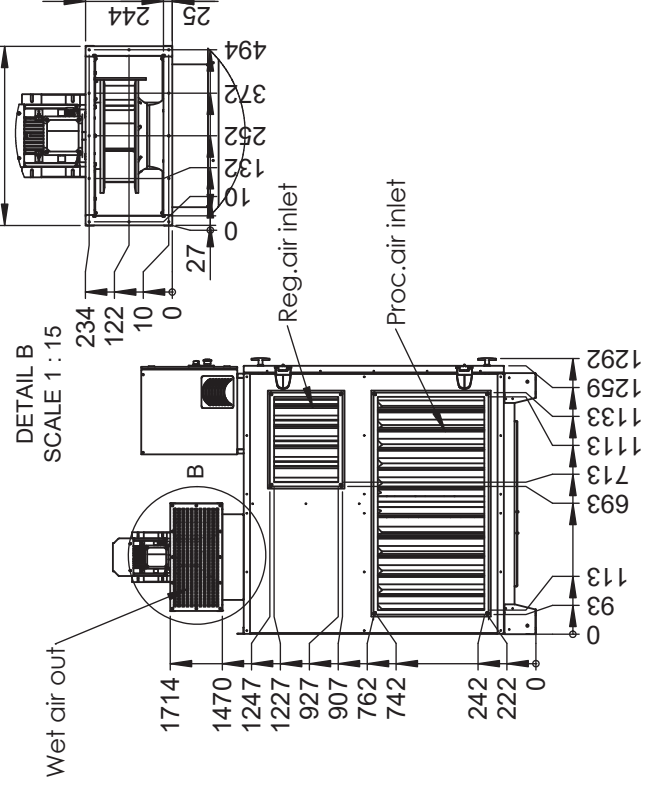

DETAIL C
SCALE 1 : 15

	Designed by Aynur P	Date 2018-05-18	Title/Description Installationsritning RLZ-102R Installations drawing	Drawing no DST10388 Rev 00+
	Drawn by Aynur P	Date 2018-05-18	Material t=	
Seibu Giken DST AB +46 8 445 77 20 www.dst-sg.com	Scale 1:50 A3	ISO 2768-1m	Status Construction	Rev / Part / Material / Qty 00+ / 325.735
	Form A3 1/1	ISO 2768-1m		