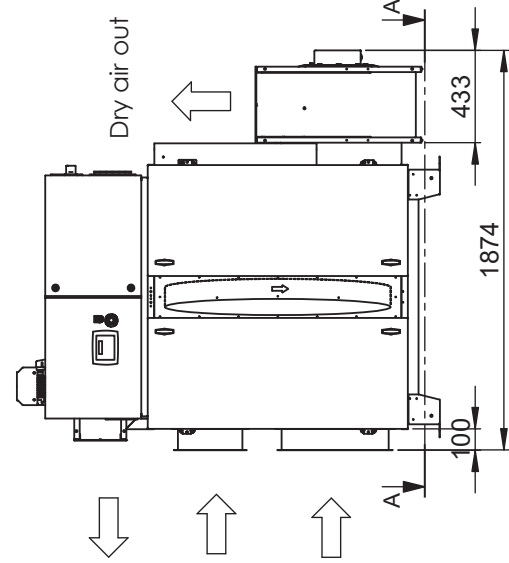

DETAIL C
SCALE 1 : 15

	Designed by Aynur P	Date 2018-05-18	Title/Description Installationsritning RLZ-102R Installations drawing	Drawing no DST10388 Rev 00+
	Drawn by Aynur P	Date 2018-05-18	Material t=	
Seibu Giken DST AB +46 8 445 77 20 www.dst-sg.com	Scale 1:50 A3	ISO 2768-1m	Status Construction	Rev / Part / Material / Qty 00+ / 325.735
	Form A3 1/1	ISO 2768-1m		