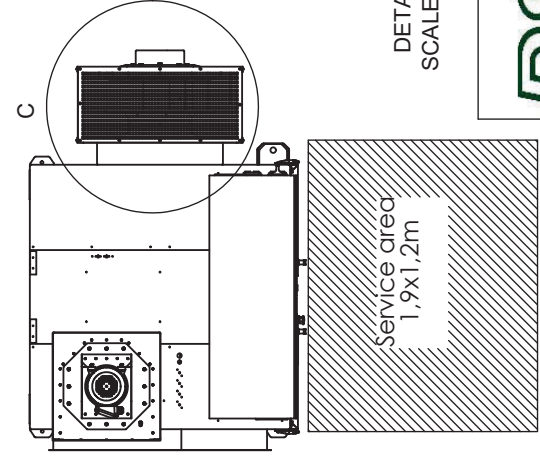

DETAIL C
SCALE 1 : 15

	Designed by Aynur P	Date 2018-05-18	Title/Description Installationsritning RLZ-102R Installations drawing	Drawing no DST10388 Rev 00+
	Drawn by Aynur P	Date 2018-05-18	Material t=	
Seibu Giken DST AB +46 8 445 77 20 www.dst-sg.com	Scale 1:50 A3	ISO 2768-1m	Status Construction	Rev / Part / Material / Qty 00+ / 325.735
	Form A3 1/1	ISO 2768-1m		