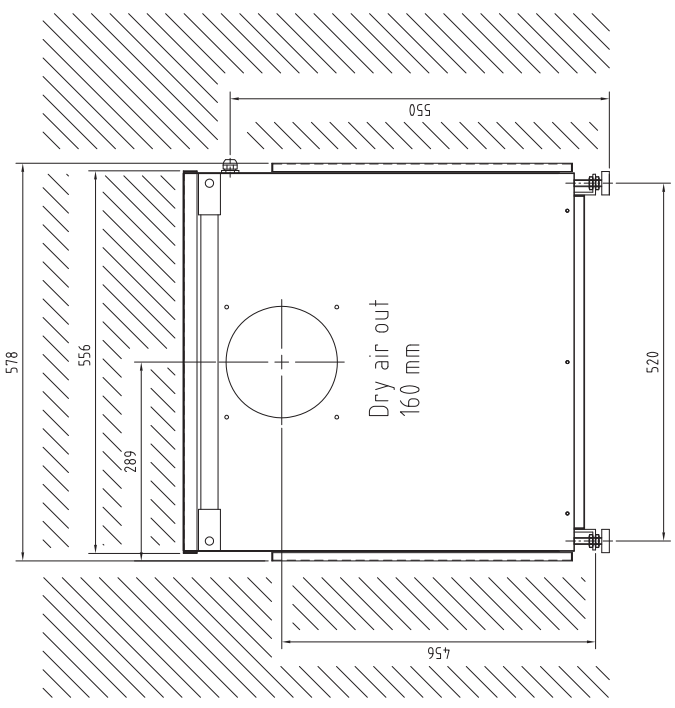

Appr. 1 metre free service space, above, front and rear side

No	Art	Bezeichnung	Material	Abmessung	Gewicht	Werkstoff
01		Mounted feet		4-53kg / 60kg		
02		Cable gland		Dimension/VA		
03		Service area added				
04		Added unit weight