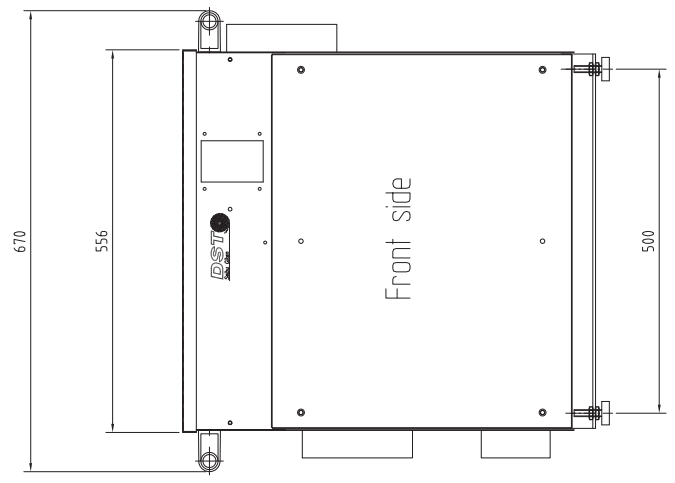

Appr. 1 metre free service space, above, front and rear side

No	Art	Bezeichnung	Material	Abmessung	Gewicht	Werkstoff
01		Mounted feet		4-53kg / 60kg		
02		Cable gland		Dimension/VA		
03		Service area added				
04		Added unit weight