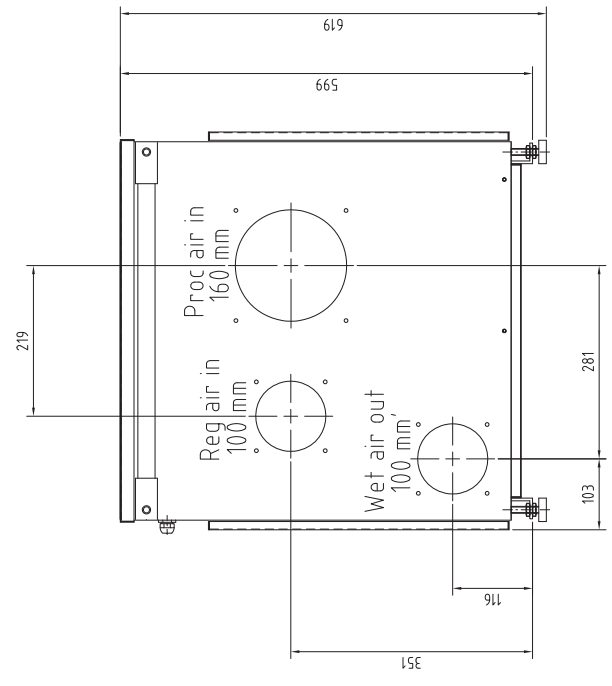

Appr. 1 metre free service space, above, front and rear side

No	Art	Bezeichnung	Material	Abmessung	Gewicht	Werkstoff
01		Mounted feet		4-53kg / 60kg		
02		Cable gland		Dimension/VA		
03		Service area added				
04		Added unit weight