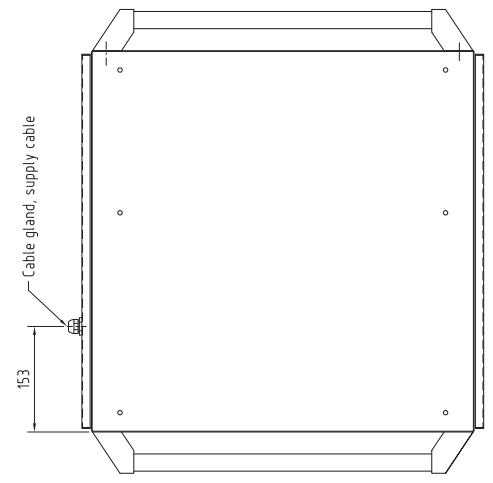

Appr. 1 metre free service space, above, front and rear side

No	Art	Bezeichnung	Material	Abmessung	Gewicht	Werkstoff
01		Mounted feet		4-53kg / 60kg		
02		Cable gland		Dimension/VA		
03		Service area added				
04		Added unit weight